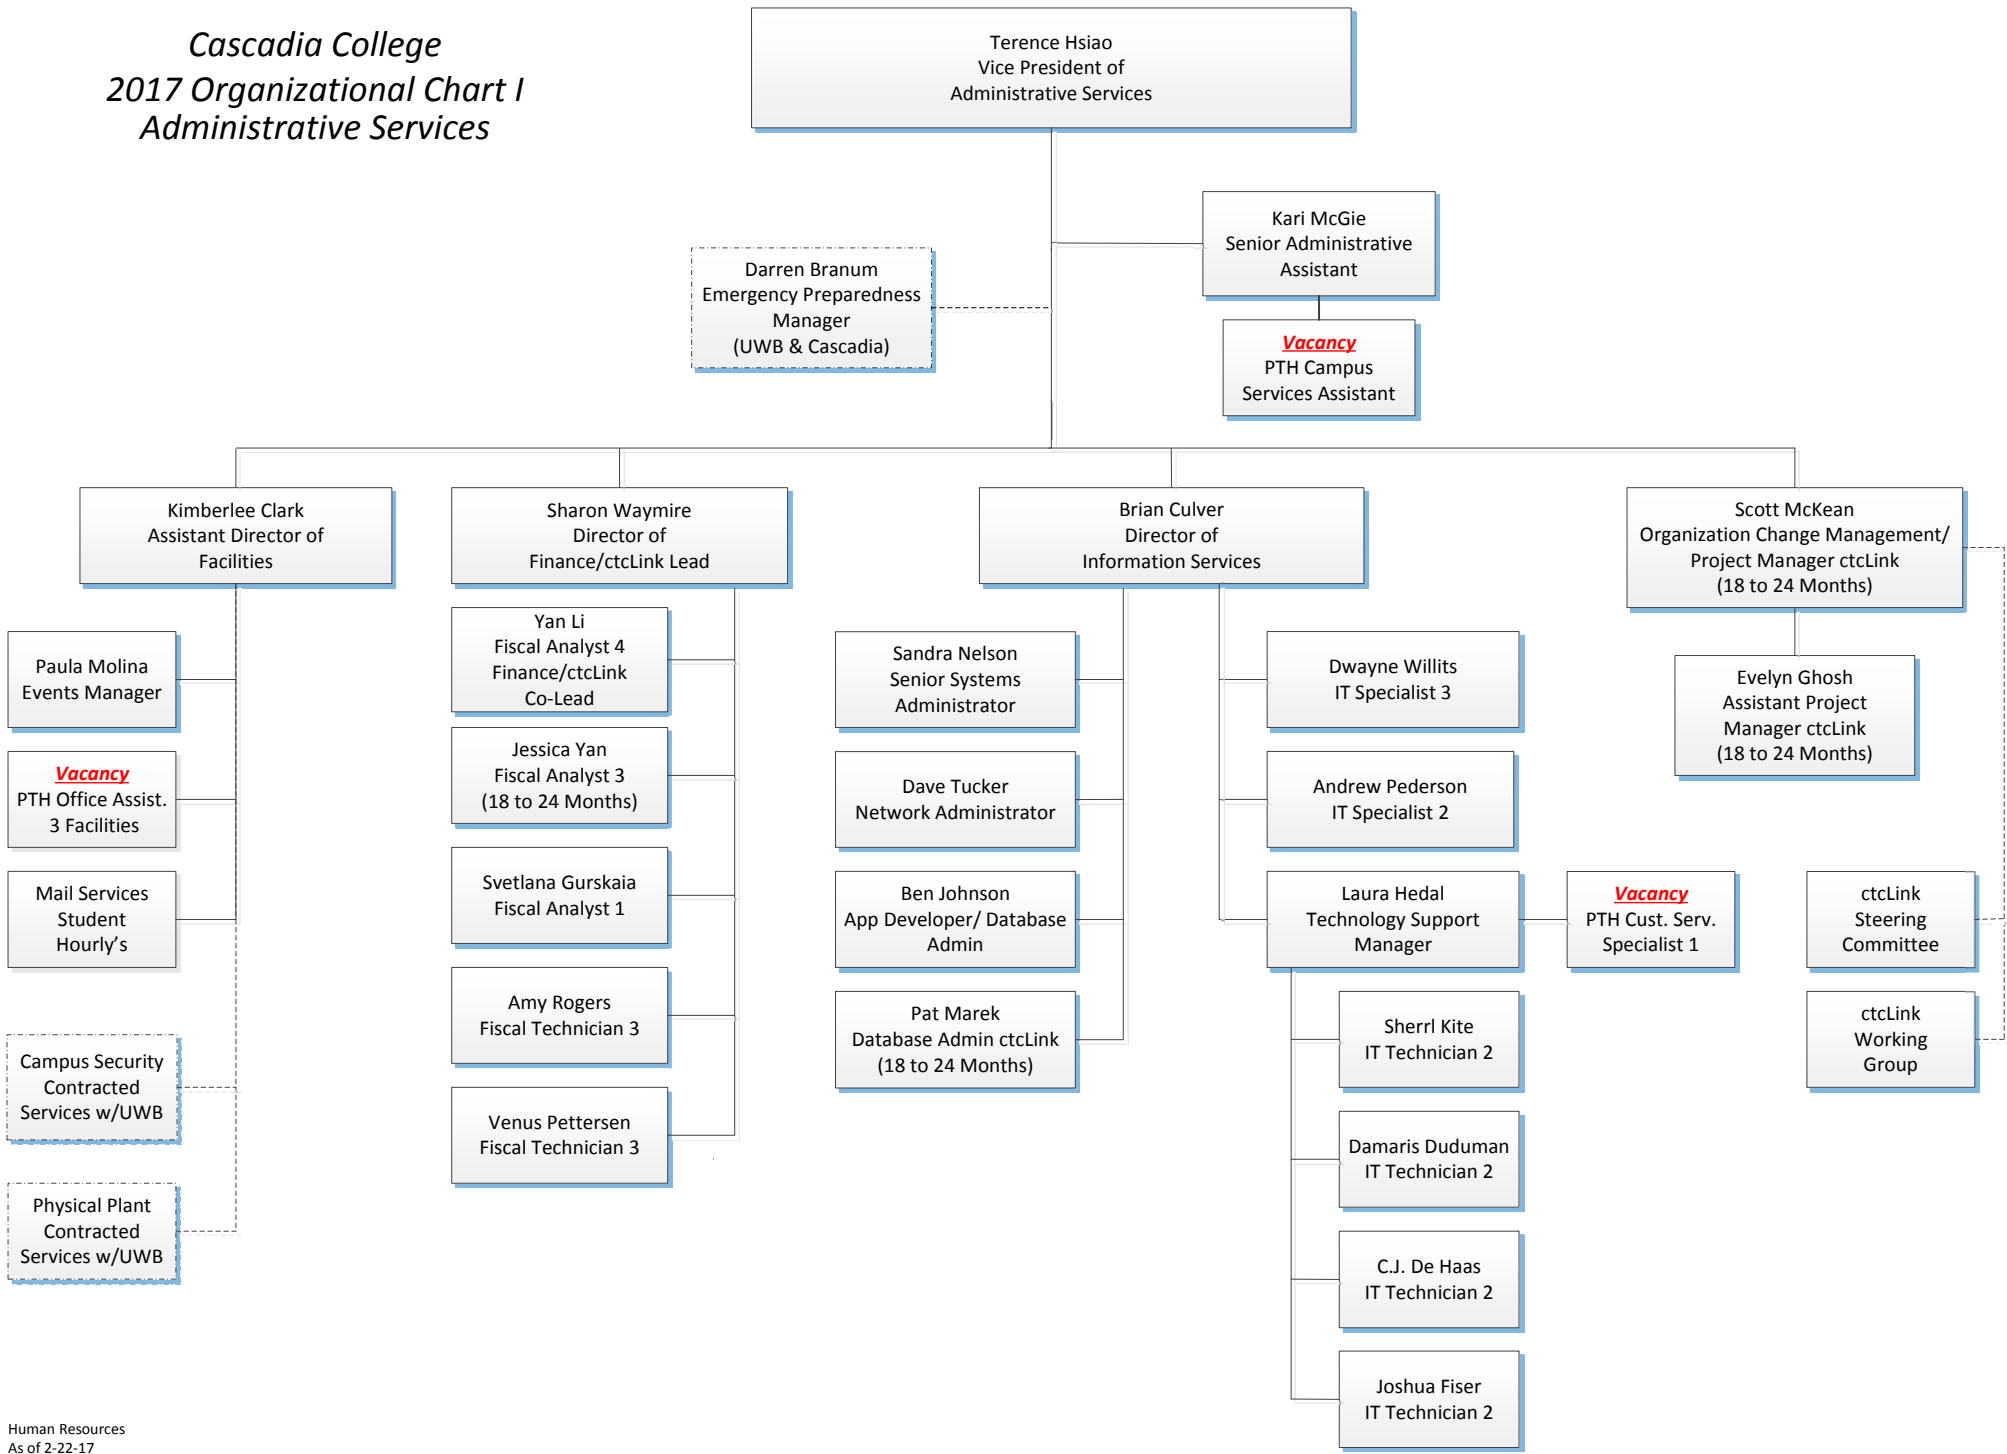

*Cascadia College*  
*2017 Organizational Chart I*  
*Office of the President*

*Cascadia College*  
**2017 Organizational Chart I**  
*Student Learning & Success*

Cascadia College  
 2017 Organizational Chart I  
 Student Learning & Success

F = Founding Faculty

Human Resources  
 As of 2-22-17

**Cascadia College**  
**2017 Organizational Chart I**  
**Student Learning & Success**

*Cascadia College*  
**2017 Organizational Chart I**  
*Administrative Services*

Cascadia College  
2017 Organizational Chart I

College Relations and Advancement

Cascadia College  
2017 Organizational Chart I  
Human Resources