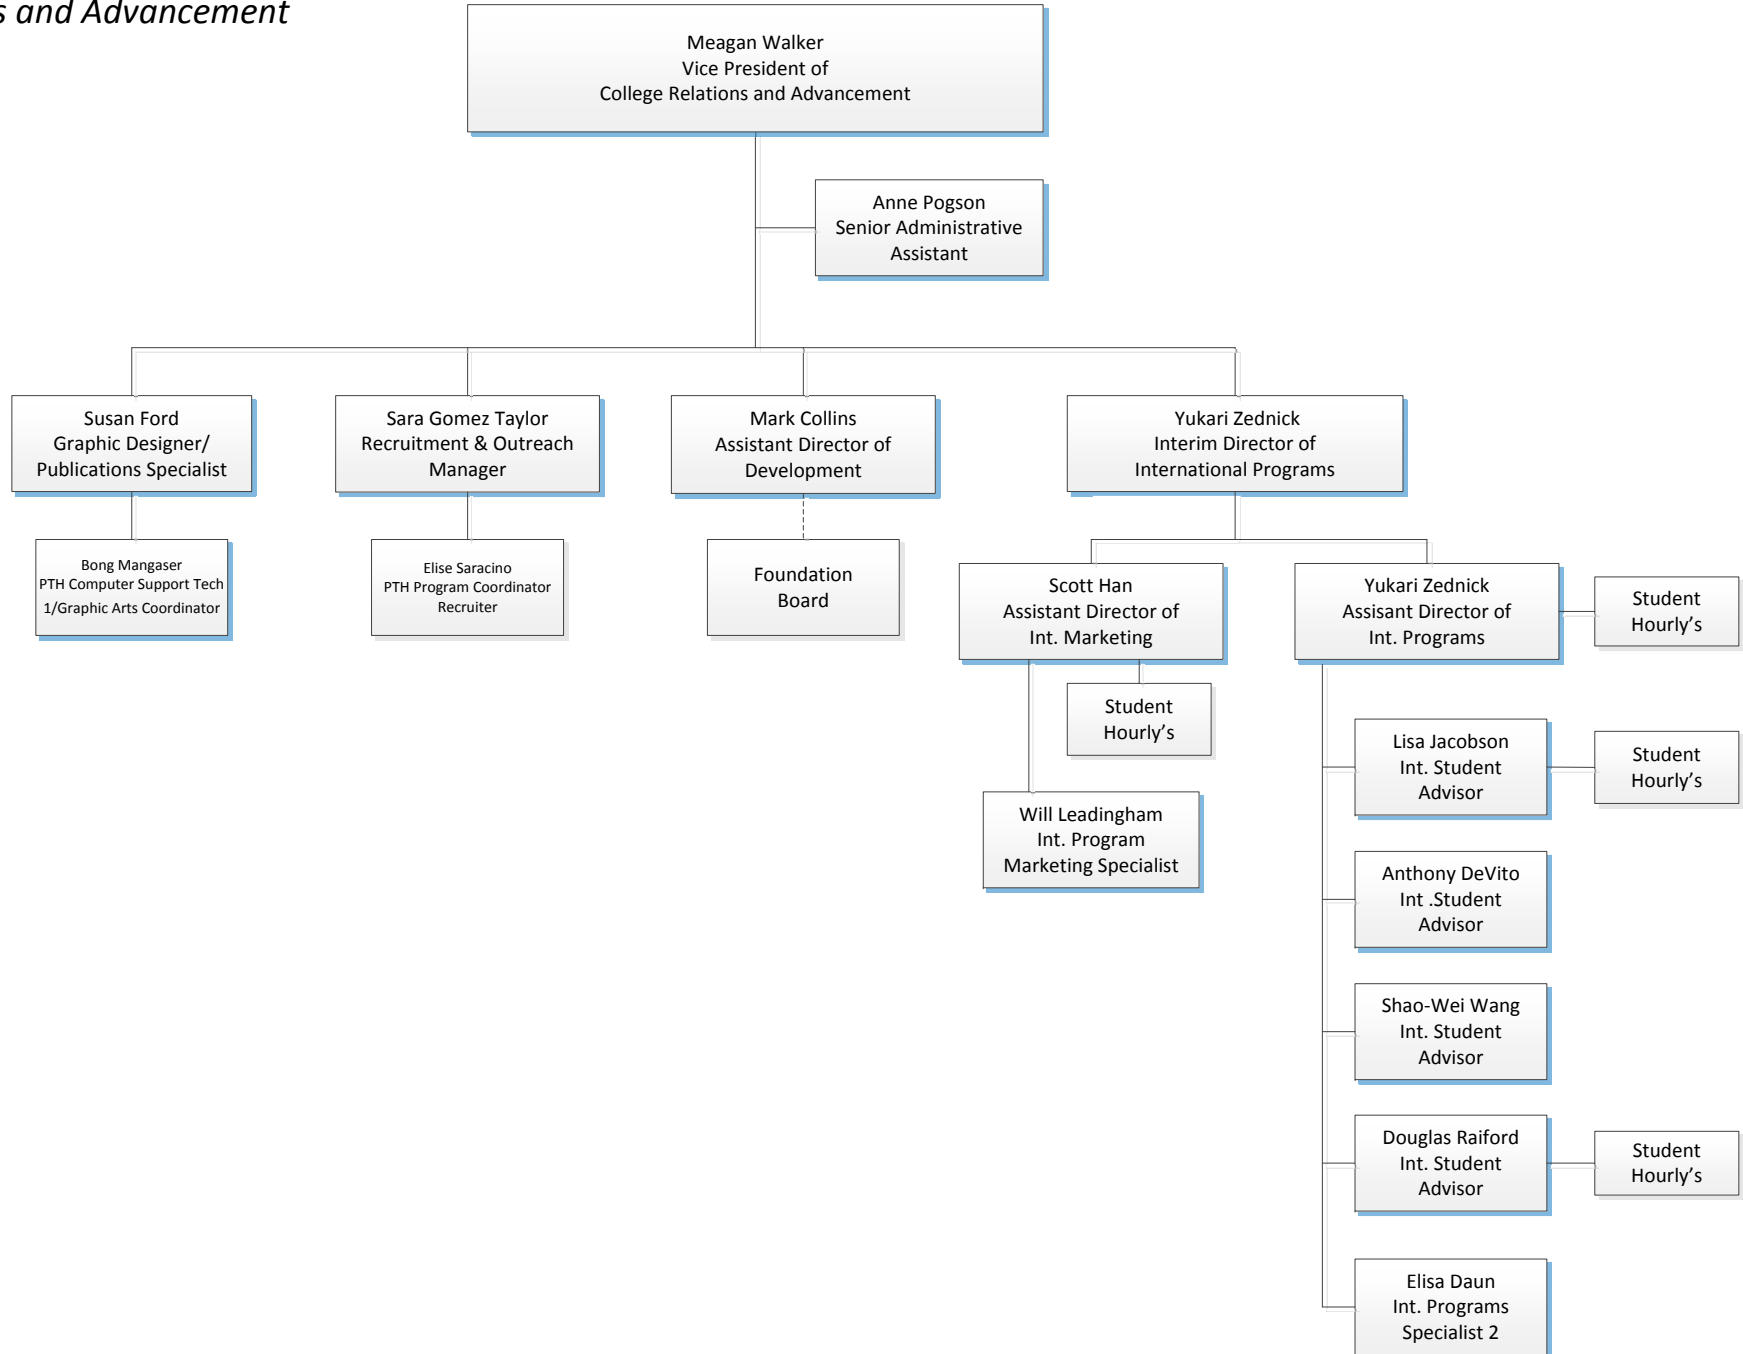

*Cascadia College*  
*2017 Organizational Chart I*  
*Office of the President*

*Cascadia College*  
**2017 Organizational Chart I**  
*Student Learning & Success*

Cascadia College  
 2017 Organizational Chart I  
 Student Learning & Success

F = Founding Faculty

Human Resources  
 As of 2-22-17

**Cascadia College**  
**2017 Organizational Chart I**  
**Student Learning & Success**

*Cascadia College*  
**2017 Organizational Chart I**  
*Administrative Services*

Cascadia College  
2017 Organizational Chart I

College Relations and Advancement

Cascadia College  
2017 Organizational Chart I  
Human Resources