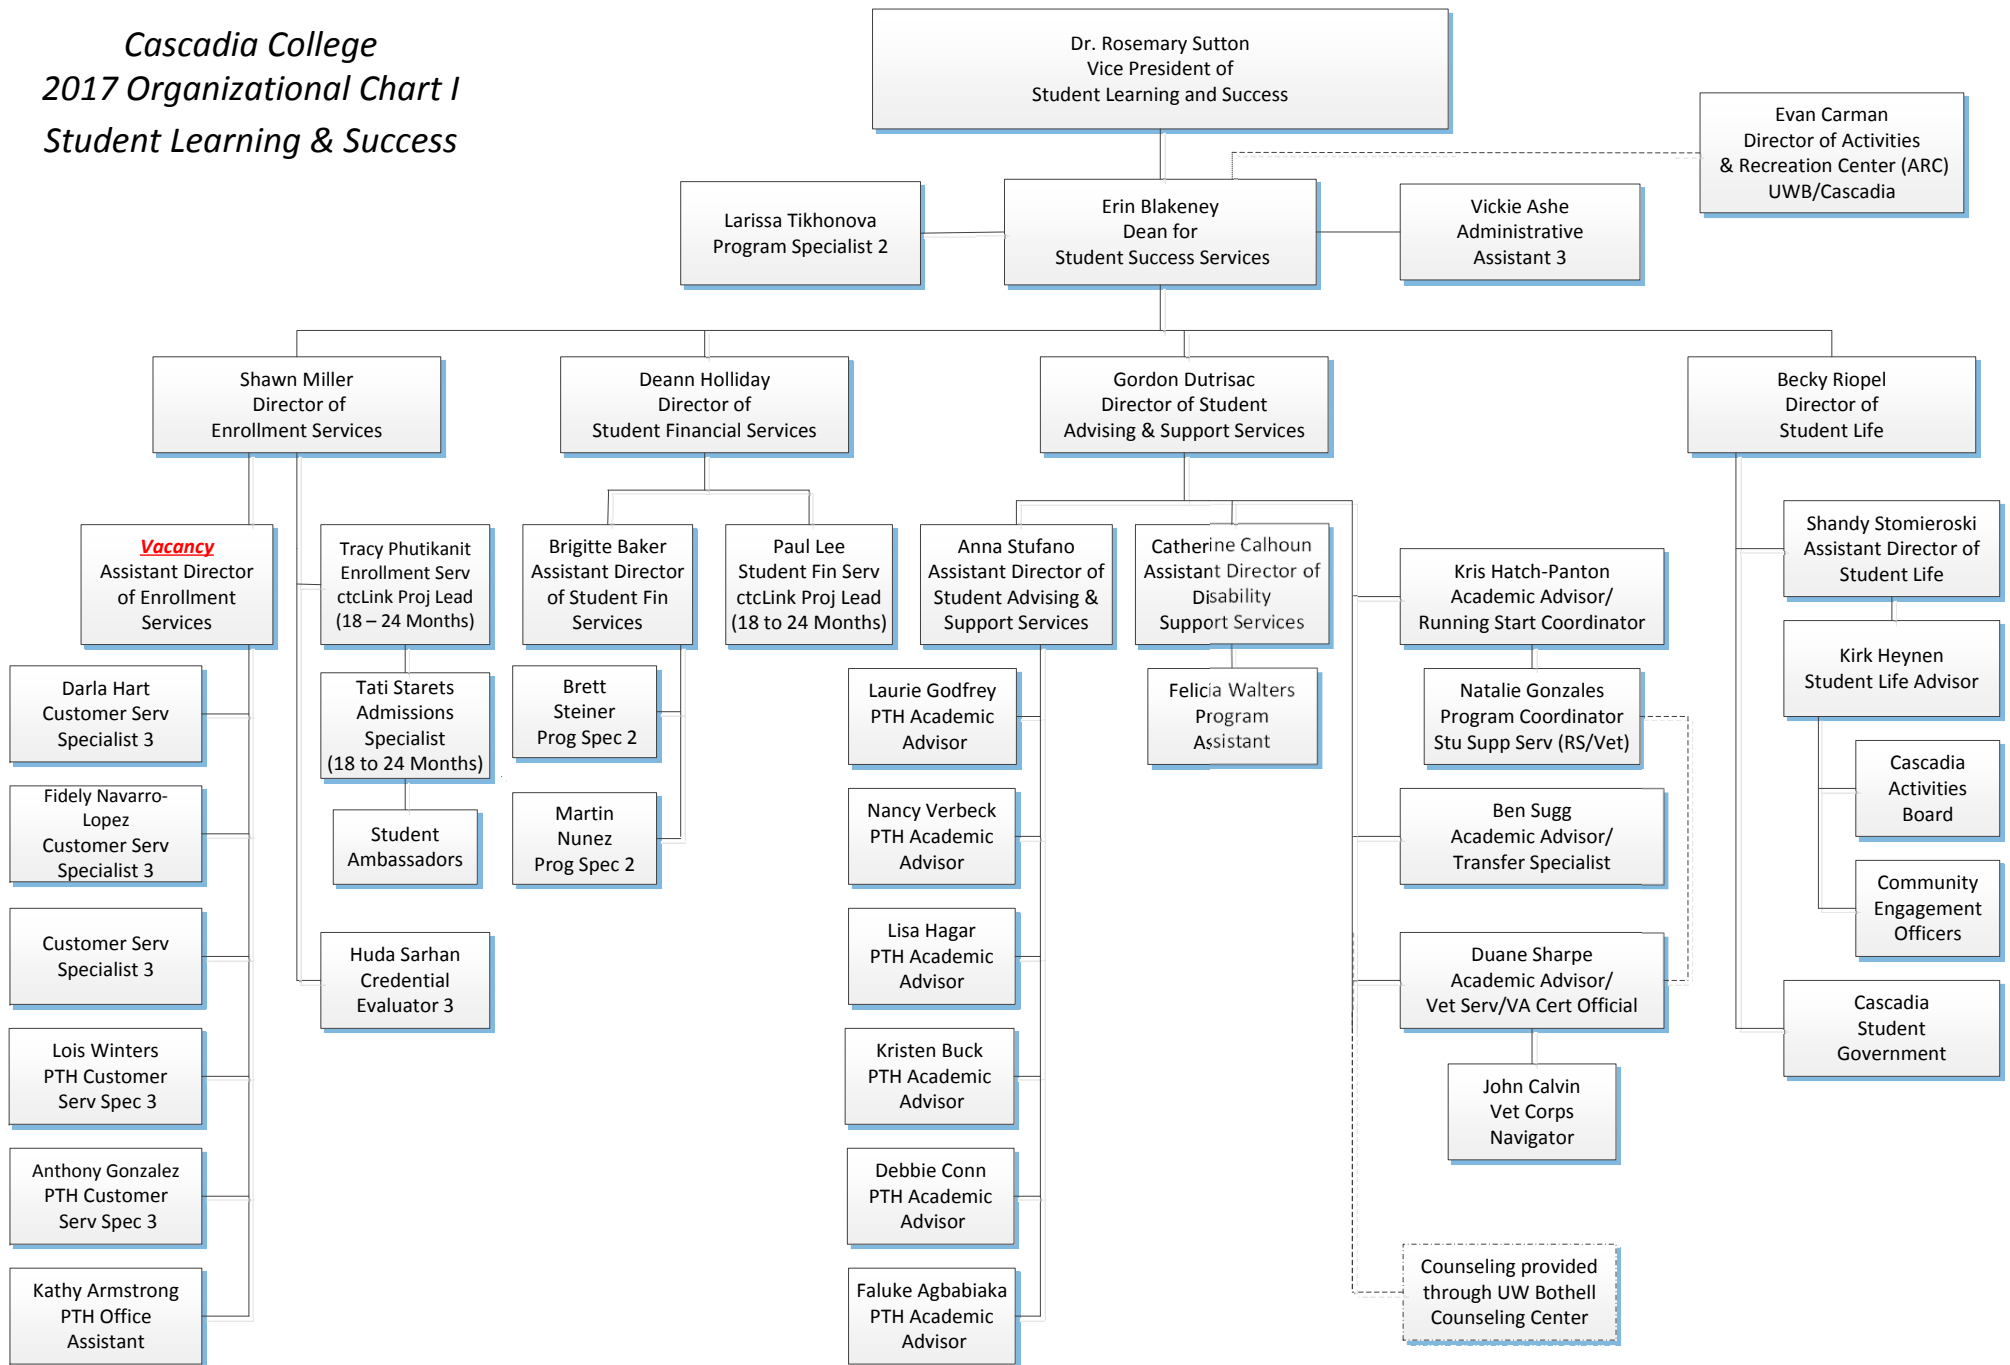

*Cascadia College*  
*2017 Organizational Chart I*  
*Office of the President*

*Cascadia College*  
**2017 Organizational Chart I**  
*Student Learning & Success*

Cascadia College  
 2017 Organizational Chart I  
 Student Learning & Success

F = Founding Faculty

Human Resources  
 As of 2-22-17

**Cascadia College**  
**2017 Organizational Chart I**  
**Student Learning & Success**

*Cascadia College*  
**2017 Organizational Chart I**  
*Administrative Services*

Cascadia College  
2017 Organizational Chart I

College Relations and Advancement

Cascadia College  
2017 Organizational Chart I  
Human Resources