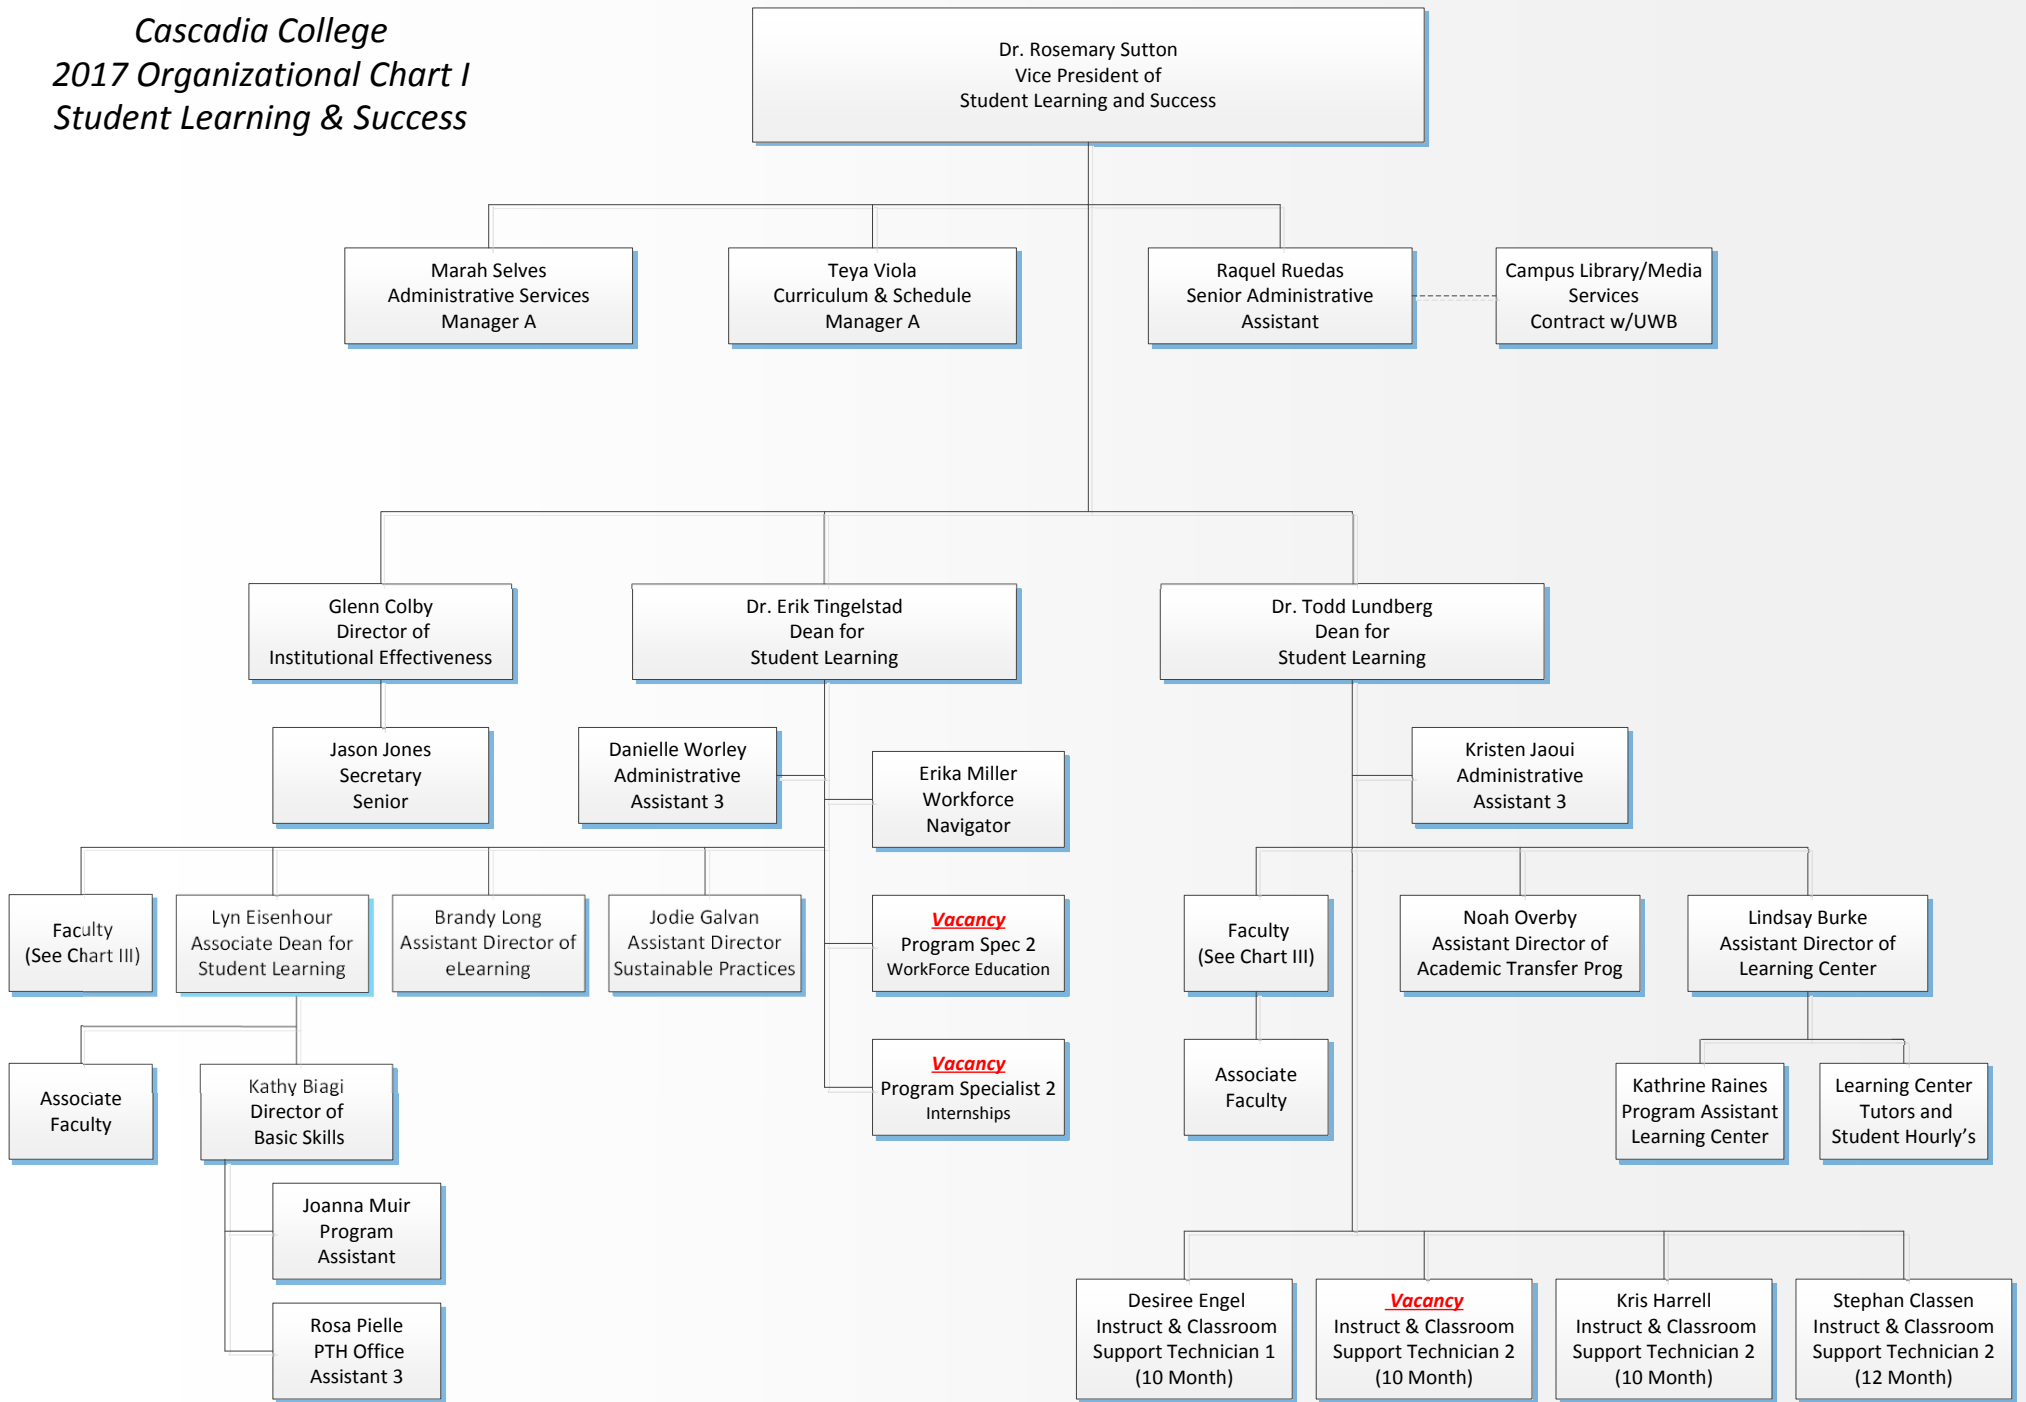

*Cascadia College*  
*2017 Organizational Chart I*  
*Office of the President*

*Cascadia College*  
**2017 Organizational Chart I**  
*Student Learning & Success*

Cascadia College  
 2017 Organizational Chart I  
 Student Learning & Success

F = Founding Faculty

Human Resources  
 As of 2-22-17

**Cascadia College**  
**2017 Organizational Chart I**  
**Student Learning & Success**

*Cascadia College*  
**2017 Organizational Chart I**  
*Administrative Services*

Cascadia College  
2017 Organizational Chart I

College Relations and Advancement

Cascadia College  
2017 Organizational Chart I  
Human Resources